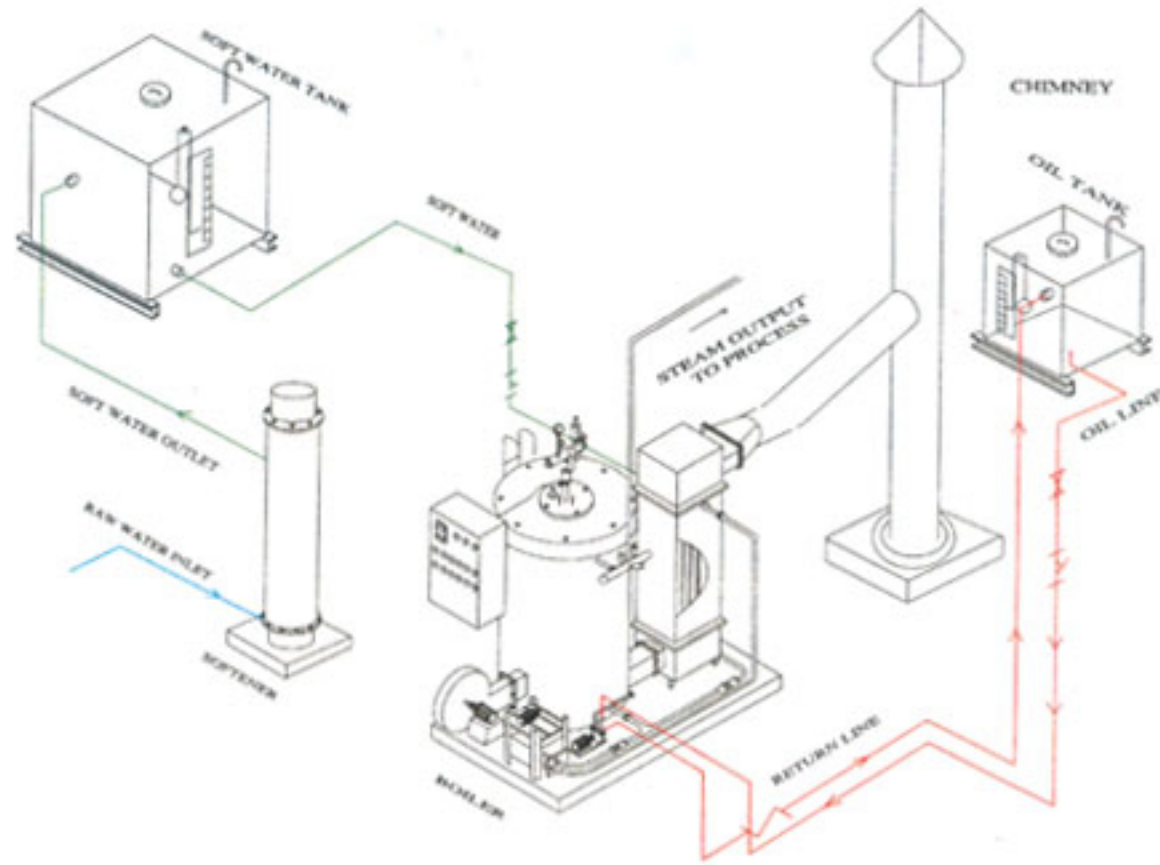

P & I DIAGRAM

Range Available

Model	SBS 100	SBS 200	SBS 300	SBS 400	SBS 500	SBS 600
Capacity in kgs.	100	200	300	400	500	600

Available in 10.5, 15 and 17.5 kgs/cm² pressure,

We also manufacture Hot Water Boilers, Thermic Fluid heaters and IBR Steam Boilers.

Sales & Service Network : Bangalore, Cochin, Hyderabad, Madurai, Tirupur, Trivandrum

THREE PASS, OIL FIRED NON - IBR STEAM BOILER

SALIENT FEATURES

- ★ Compact Design
- ★ Fully Automatic
- ★ Exempted From IBR
- ★ Fitted with all Safety Instruments
- ★ Instant Steam Generation
- ★ Higher Efficiency
- ★ Easy to Operate