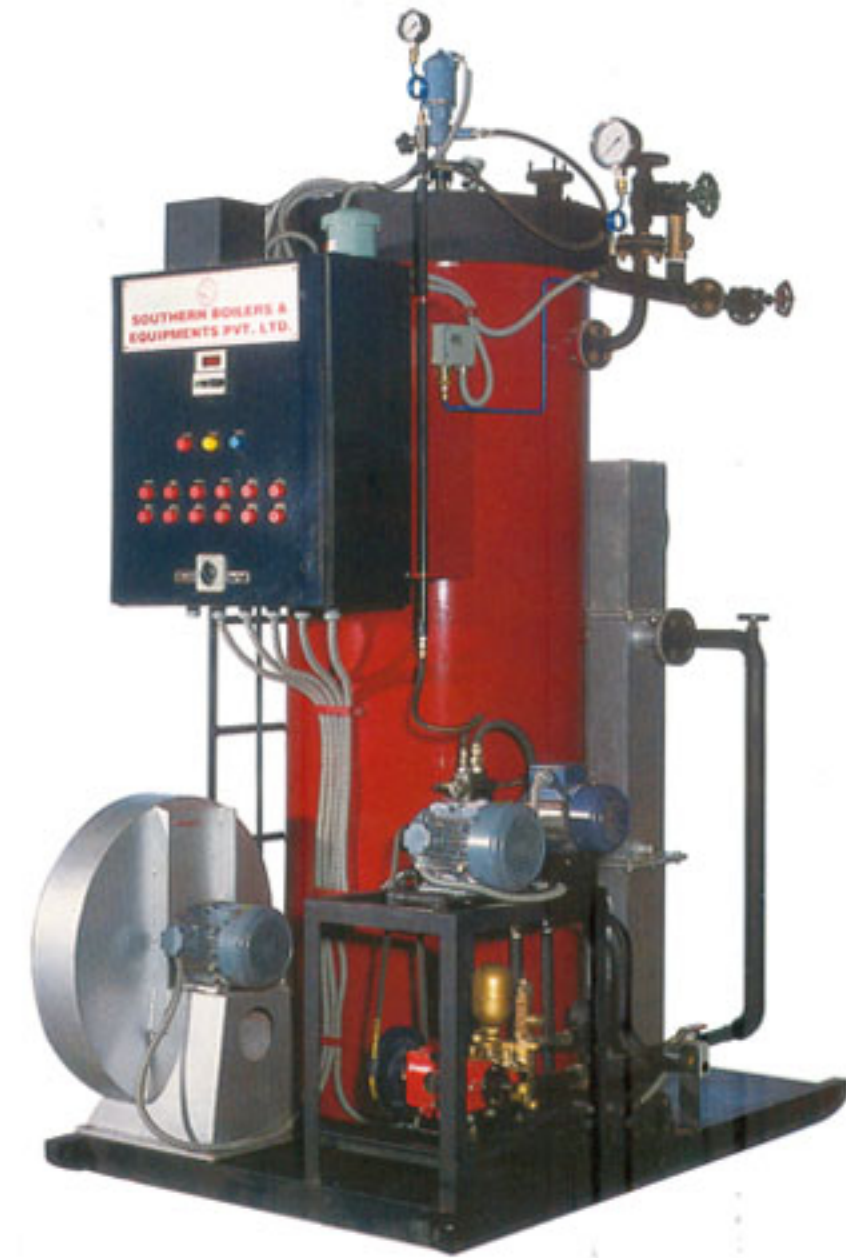

P & I DIAGRAM

Range Available

Model	SBS 100	SBS 200	SBS 300	SBS 400	SBS 500	SBS 600
Capacity in kgs.	100	200	300	400	500	600

Available in 10.5, 15 and 17.5 kgs/cm² pressure,

We also manufacture Hot Water Boilers, Thermic Fluid heaters and IBR Steam Boilers.

Sales & Service Network : Bangalore, Cochin, Hyderabad, Madurai, Tirupur, Trivandrum

THREE PASS, OIL FIRED NON - IBR STEAM BOILER

SALIENT FEATURES

- ★ Compact Design
- ★ Fully Automatic
- ★ Exempted From IBR
- ★ Fitted with all Safety Instruments
- ★ Instant Steam Generation
- ★ Higher Efficiency
- ★ Easy to Operate